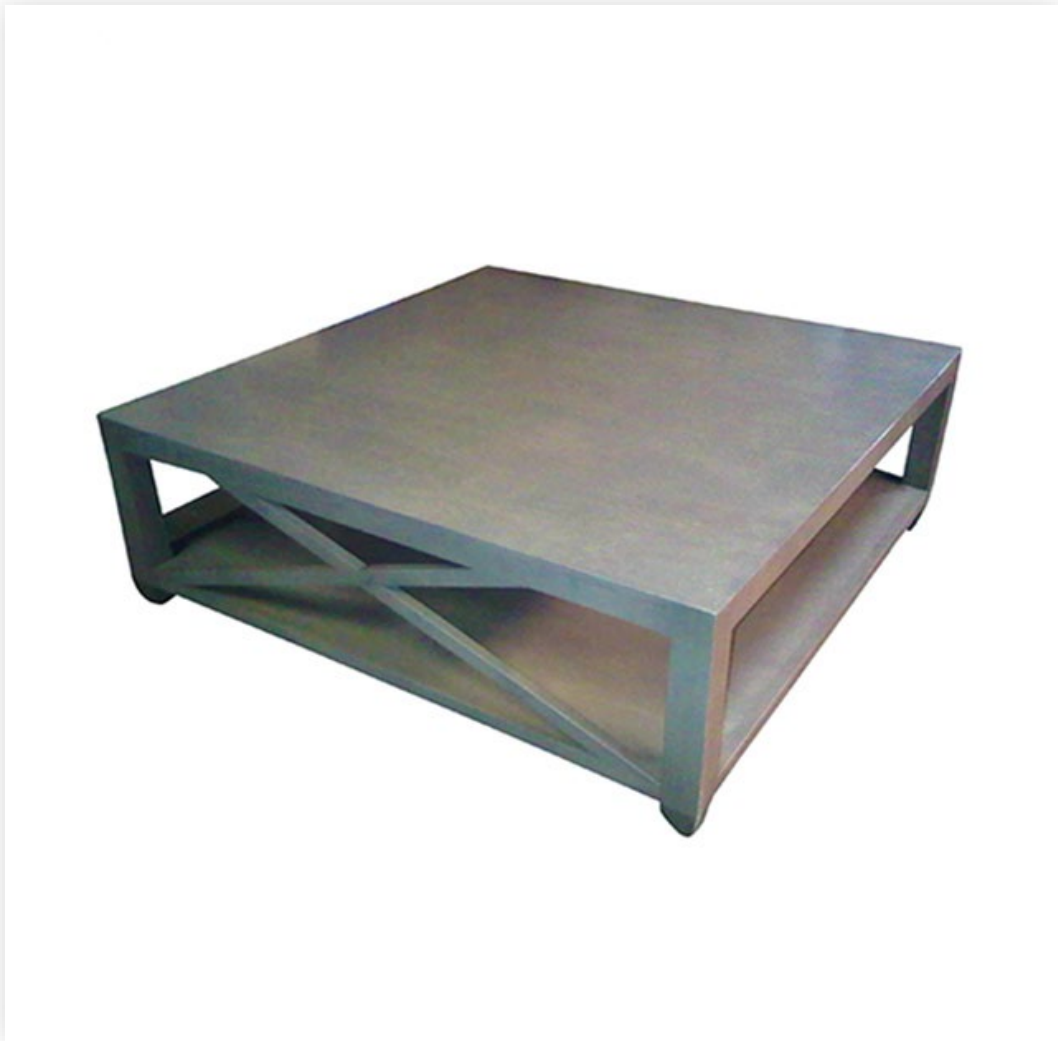

323.326.6798

www.hammerfinefurniture.com

SUMMER

COCKTAIL TABLE

RELATED PRODUCTS:

NONE

DIMENSIONS

W		60
D		60
H		19