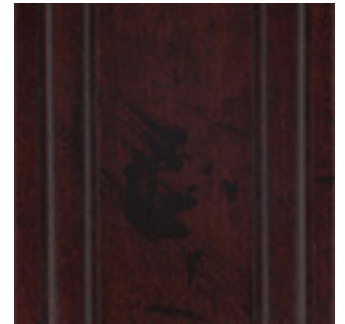

Standard Finishes

Page 2 of 3

323.326.6798

www.hammerfinefurniture.com

Old World