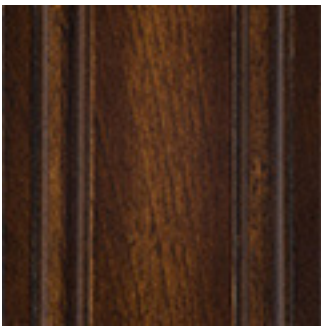

Standard Finishes

Page 1 of 3

323.326.6798

www.hammerfinefurniture.com

Aged Ebony

Aged Ivory

Aged Lacewood

Antique Black Walnut